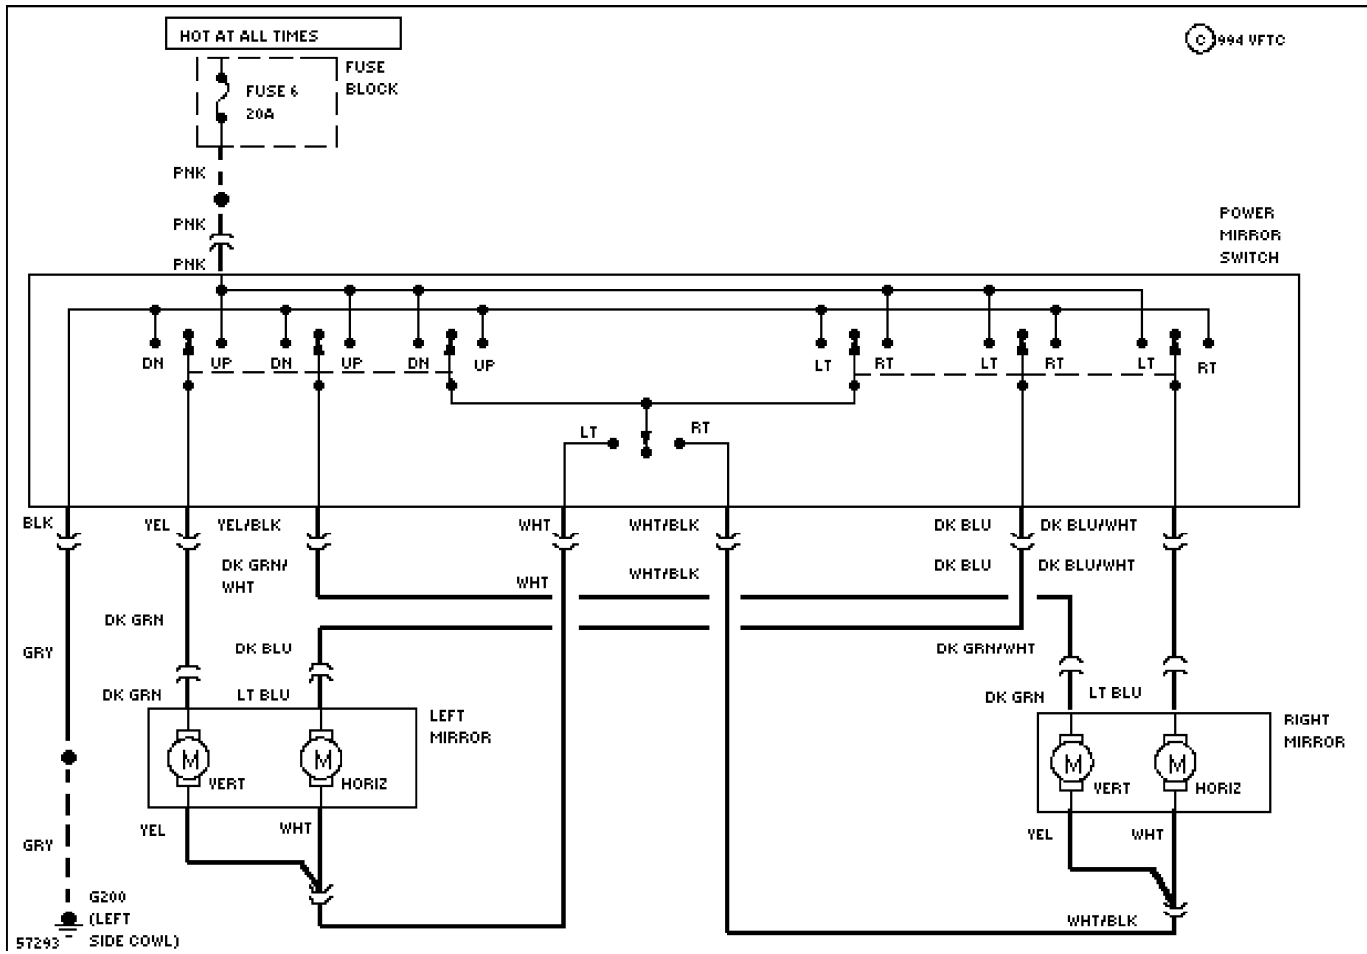

SYSTEM WIRING DIAGRAMS

1988 Chrysler LeBaron Convert/Coupe

1988 System Wiring Diagrams
Chrysler - LeBaron Convert/Coupe

COOLING FAN

56521

Cooling Fan Circuit

DEFOGGERS

57229 Defogger Circuit, Convertible

57225 Defogger Circuit, Coupe

HORN

57323

Horn Circuit

POWER ANTENNA

57264

Power Antenna Circuit

POWER DOOR LOCKS

993 VFTC

56710

Power Door Lock Circuit

POWER MIRRORS

Power Mirror Circuit

POWER SEATS

57352

Left Seat Circuit