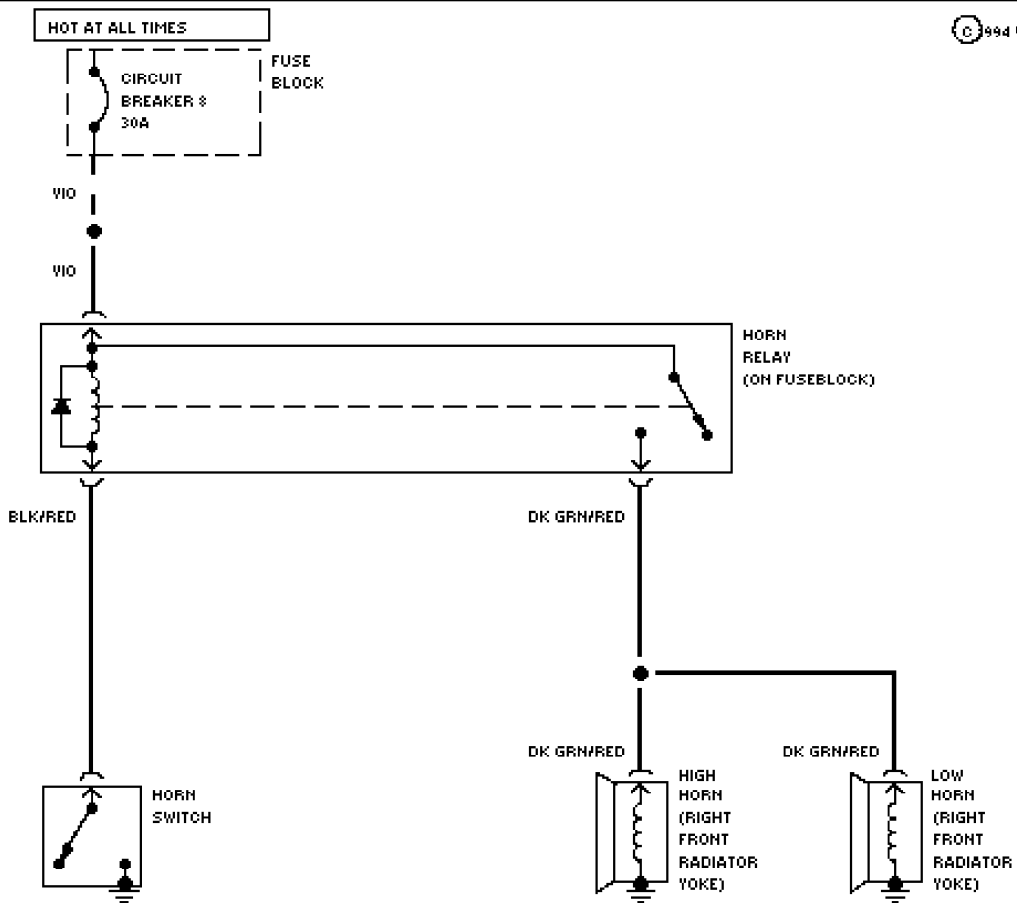

SYSTEM WIRING DIAGRAMS

1988 Chrysler LeBaron Convert/Coupe

1988 System Wiring Diagrams
Chrysler - LeBaron Convert/Coupe

COOLING FAN

56521

Cooling Fan Circuit

DEFOGGERS

57229 Defogger Circuit, Convertible

57225 Defogger Circuit, Coupe

HORN

57323

Horn Circuit

POWER ANTENNA

57264

Power Antenna Circuit

POWER DOOR LOCKS

993 VFTC

56710

Power Door Lock Circuit

POWER MIRRORS

Power Mirror Circuit

POWER SEATS

57352

Left Seat Circuit