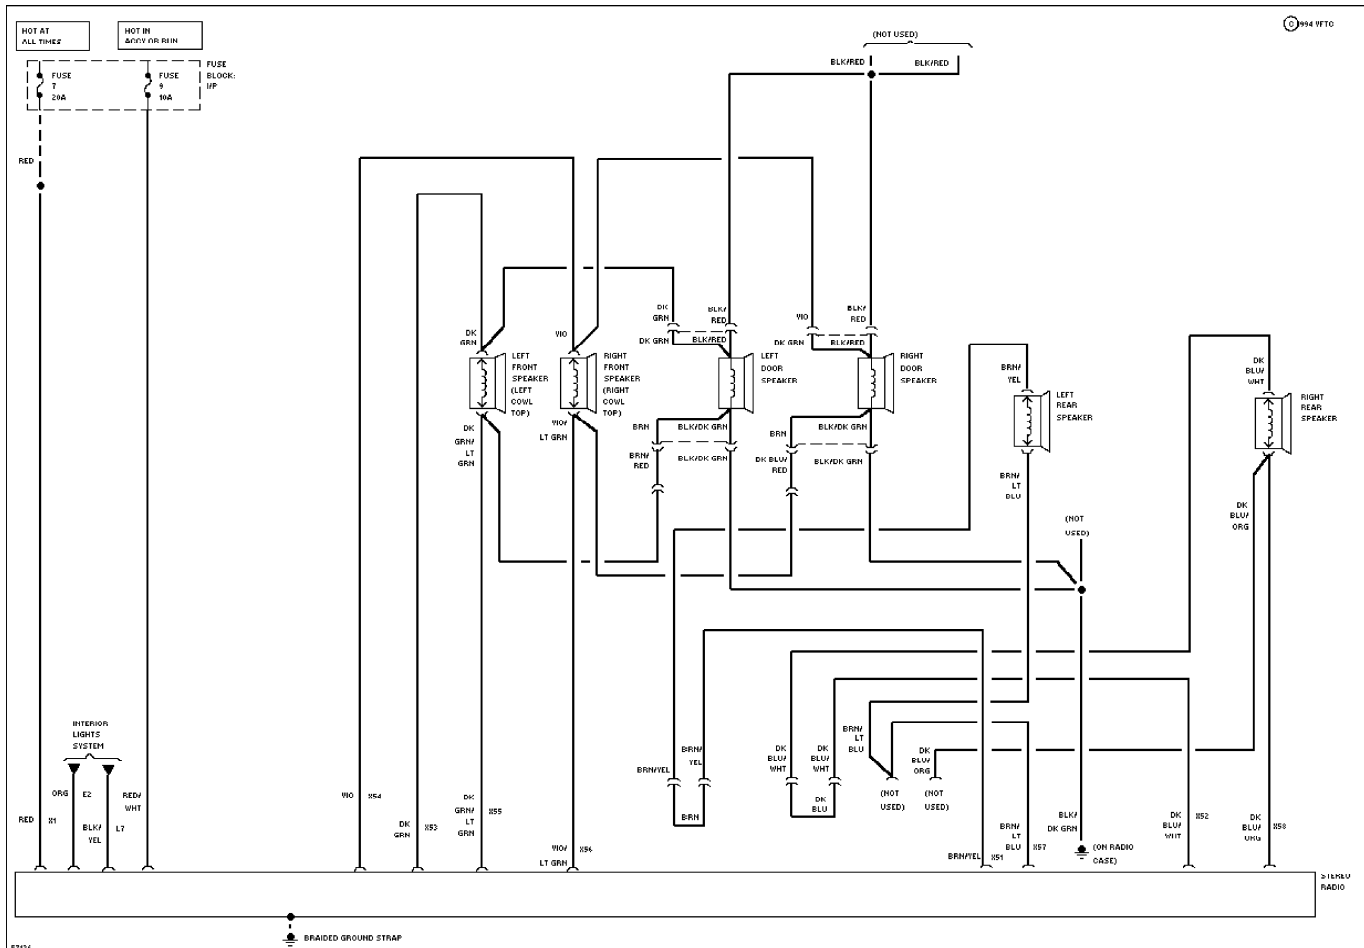

Standard AM/FM Stereo Radio Circuit, Coupe W/O Rear Headphone Unit

STARTING/CHARGING