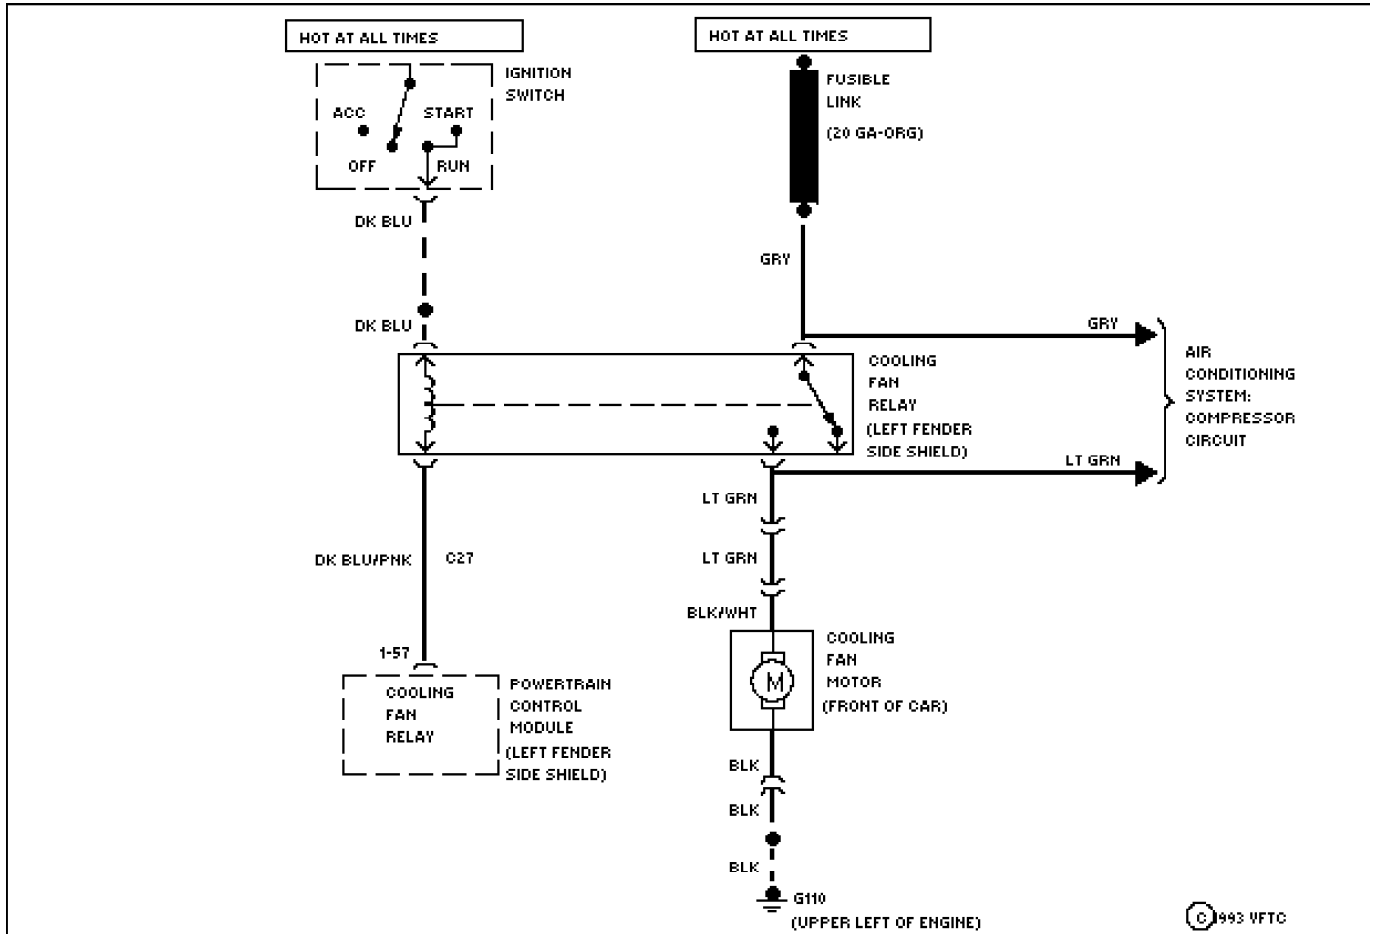

SYSTEM WIRING DIAGRAMS

1988 Chrysler LeBaron Convert/Coupe

1988 System Wiring Diagrams
Chrysler - LeBaron Convert/Coupe

COOLING FAN

56521

Cooling Fan Circuit

DEFOGGERS

57229 Defogger Circuit, Convertible

57225 Defogger Circuit, Coupe

HORN

57323

Horn Circuit

POWER ANTENNA

57264

Power Antenna Circuit

POWER DOOR LOCKS

993 VFTC

56710

Power Door Lock Circuit

POWER MIRRORS

Power Mirror Circuit

POWER SEATS

57352

Left Seat Circuit

Charging Circuit

Starting Circuit

WIPER/WASHER

Interval Wiper/Washer Circuit