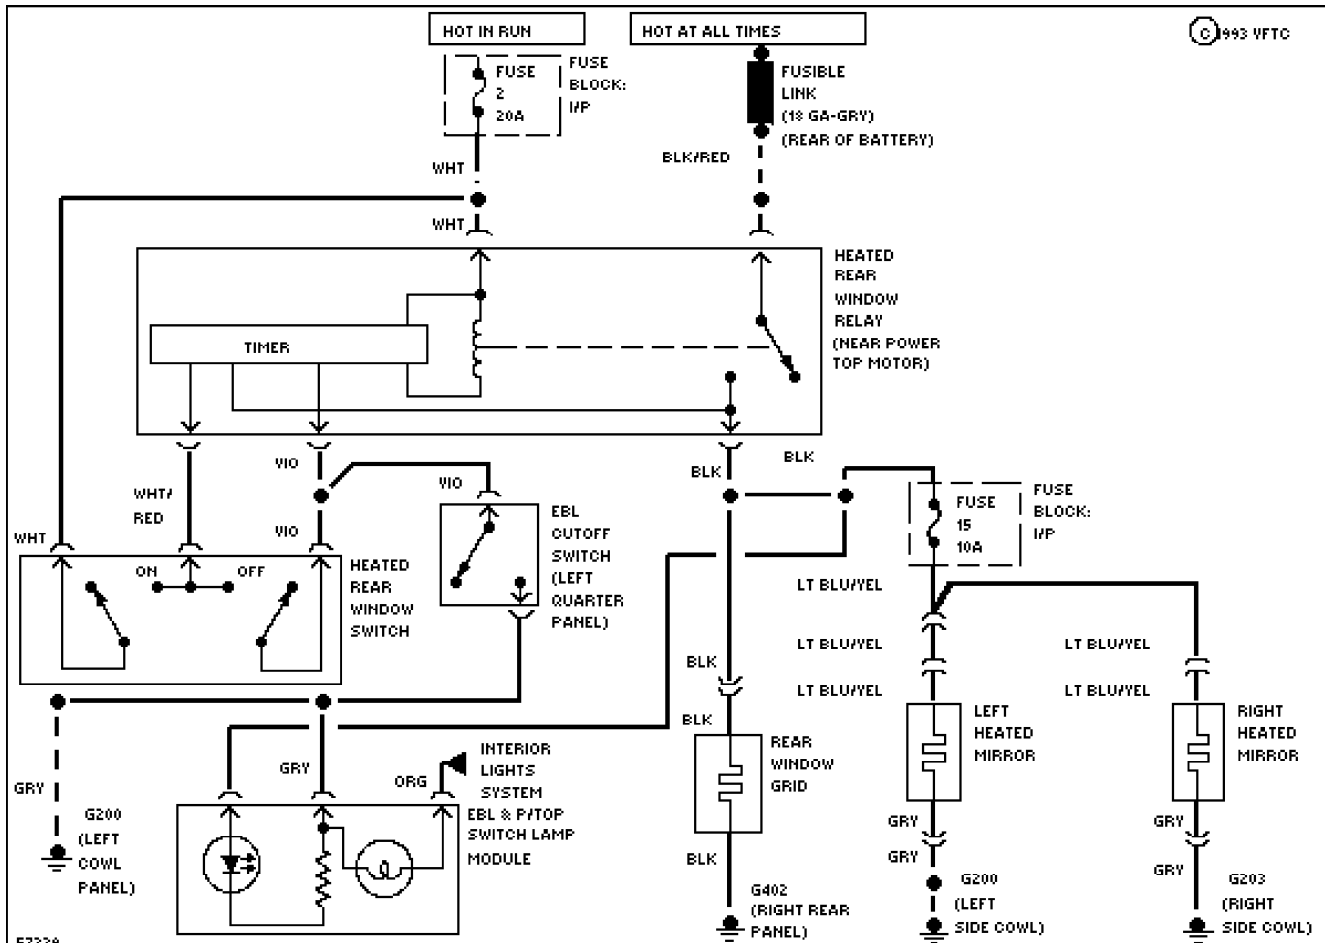

SYSTEM WIRING DIAGRAMS

1988 Chrysler LeBaron Convert/Coupe

1988 System Wiring Diagrams
Chrysler - LeBaron Convert/Coupe

COOLING FAN

56521

Cooling Fan Circuit

DEFOGGERS

57229 Defogger Circuit, Convertible

57225 Defogger Circuit, Coupe

HORN

57323

Horn Circuit

POWER ANTENNA

57264

Power Antenna Circuit

POWER DOOR LOCKS

993 VFTC

56710

Power Door Lock Circuit

POWER MIRRORS

Power Mirror Circuit

POWER SEATS

57352

Left Seat Circuit

Charging Circuit

Starting Circuit

WIPER/WASHER

Interval Wiper/Washer Circuit