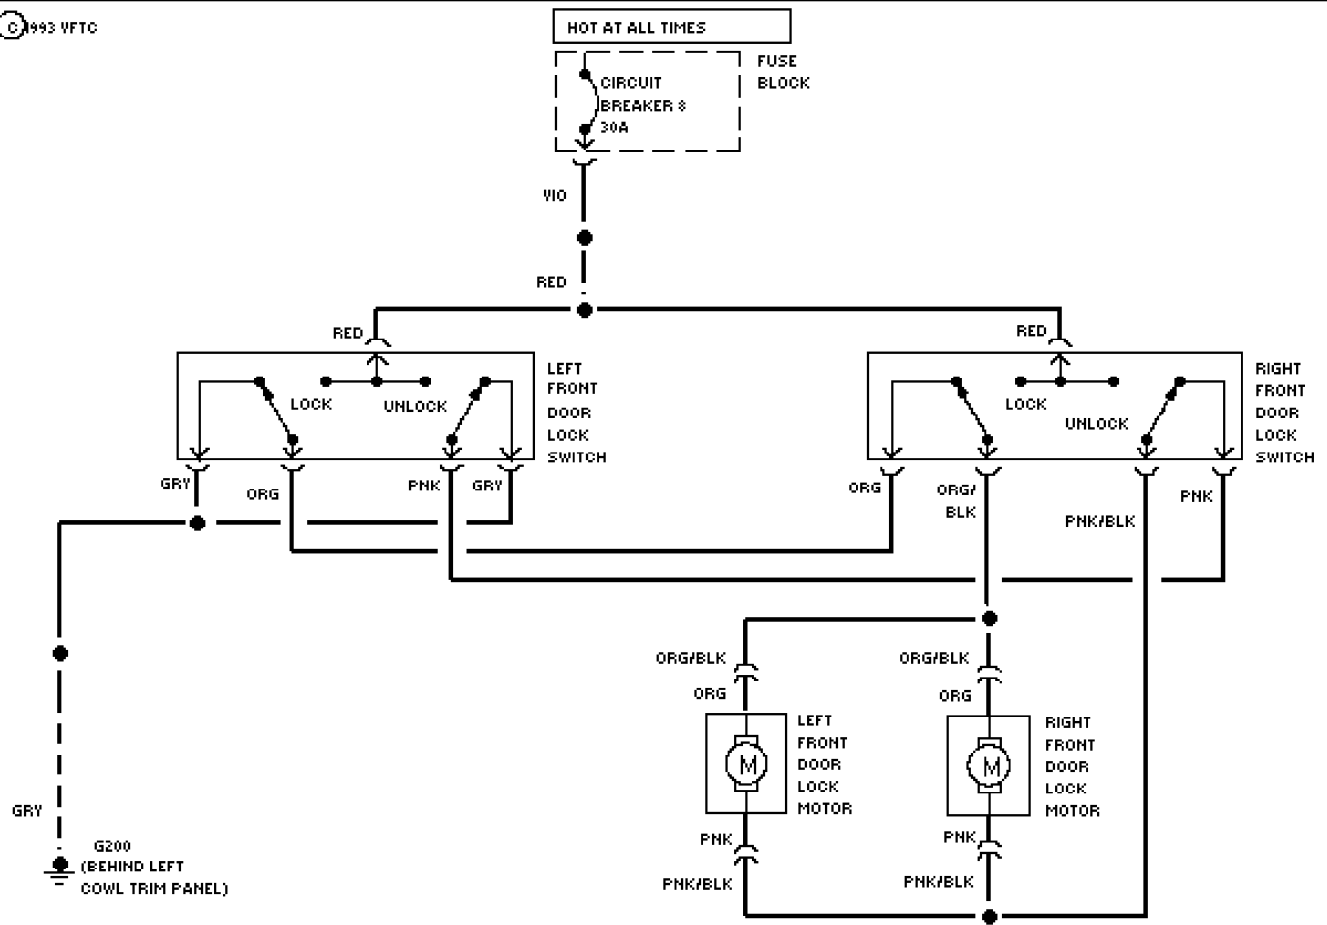

SYSTEM WIRING DIAGRAMS

1988 Chrysler LeBaron Convert/Coupe

1988 System Wiring Diagrams
Chrysler - LeBaron Convert/Coupe

COOLING FAN

56521

Cooling Fan Circuit

DEFOGGERS

57229 Defogger Circuit, Convertible

57225 Defogger Circuit, Coupe

HORN

57323

Horn Circuit

POWER ANTENNA

57264

Power Antenna Circuit

POWER DOOR LOCKS

993 VFTC

56710

Power Door Lock Circuit

POWER MIRRORS

Power Mirror Circuit

POWER SEATS

57352

Left Seat Circuit