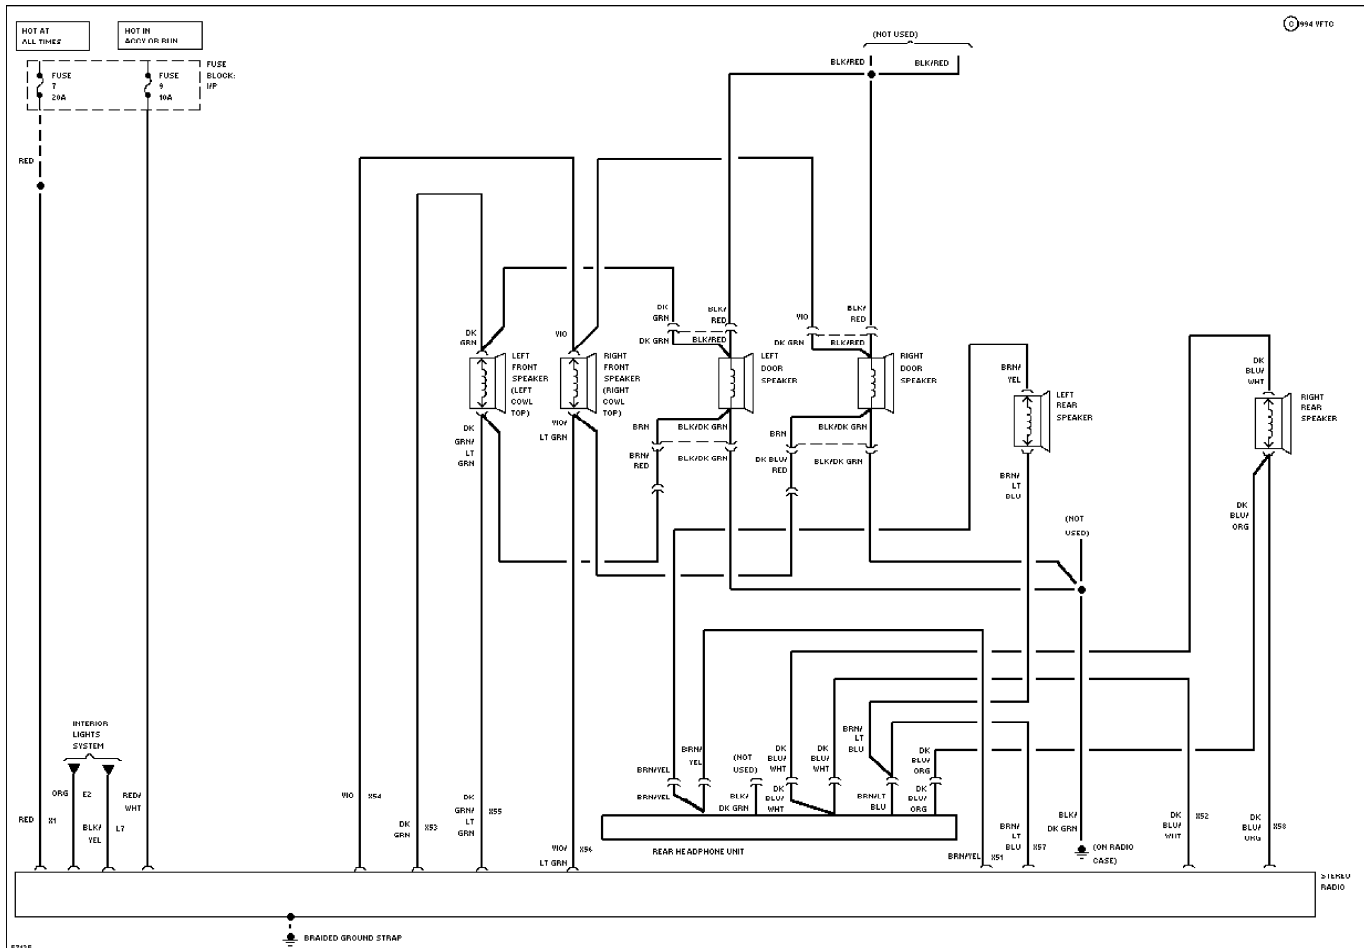

Standard AM/FM Stereo Radio Circuit, Coupe W/ Rear Headphone Unit