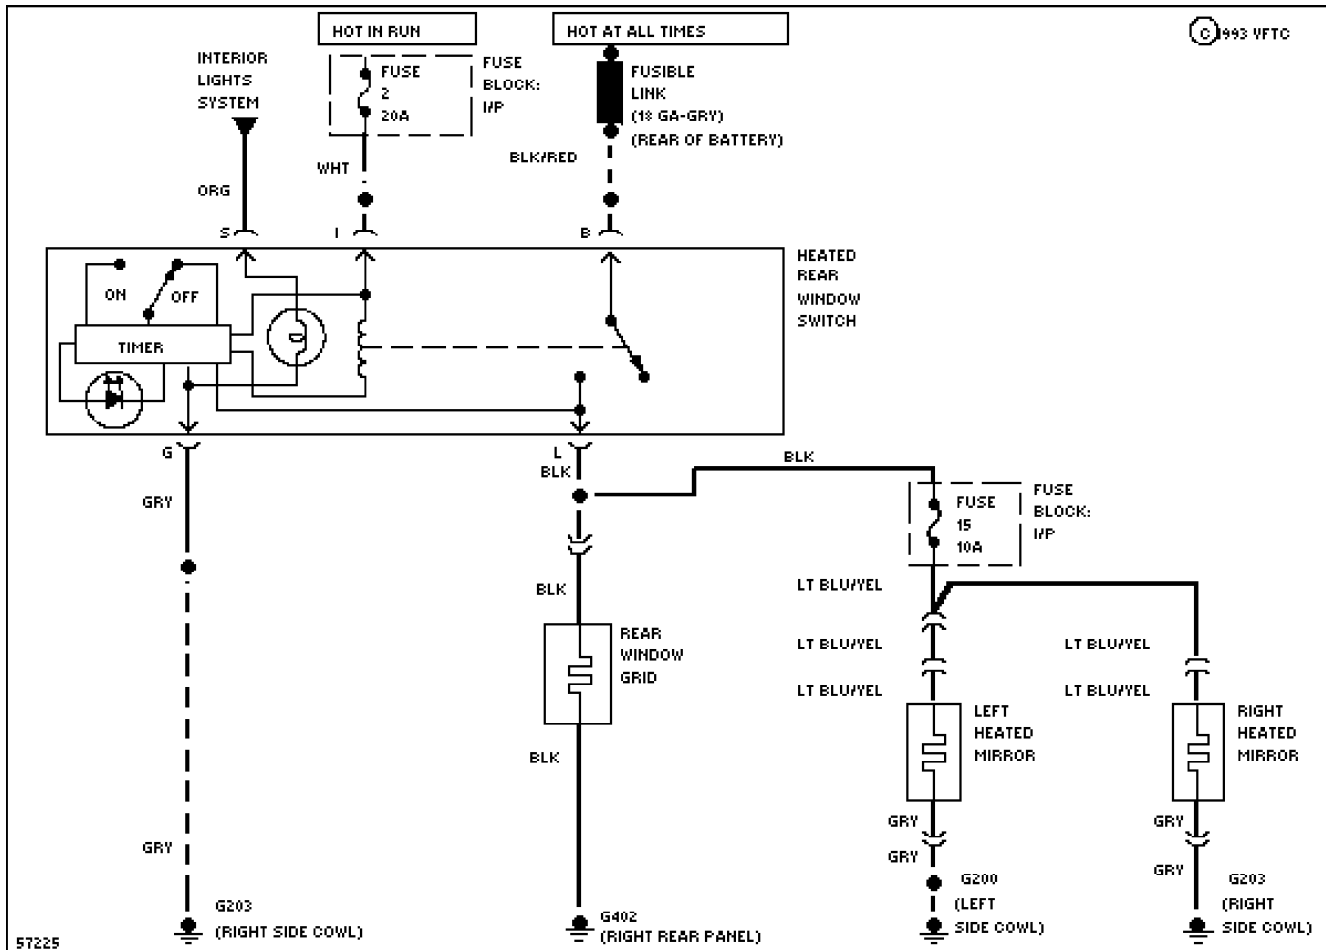

SYSTEM WIRING DIAGRAMS

1988 Chrysler LeBaron Convert/Coupe

1988 System Wiring Diagrams
Chrysler - LeBaron Convert/Coupe

COOLING FAN

56521

Cooling Fan Circuit

DEFOGGERS

57229 Defogger Circuit, Convertible

57225 Defogger Circuit, Coupe

HORN

57323

Horn Circuit

POWER ANTENNA

57264

Power Antenna Circuit

POWER DOOR LOCKS

993 VFTC

56710

Power Door Lock Circuit

POWER MIRRORS

Power Mirror Circuit

POWER SEATS

57352

Left Seat Circuit