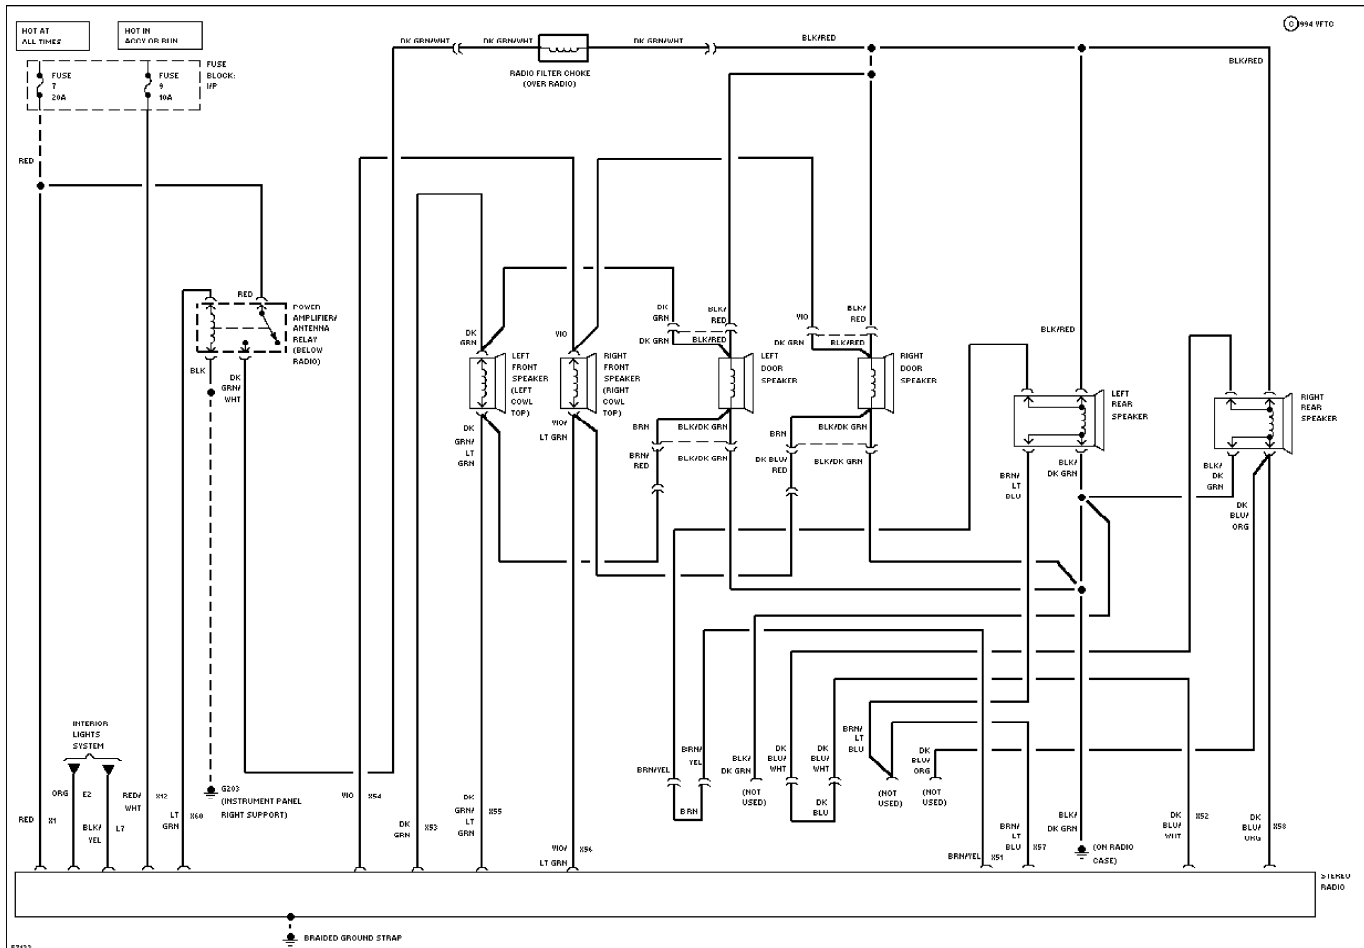

POWER WINDOWS

56748

Power Windows Circuit, 2 Door Hardtop

56748

Power Windows Circuit, Convertible

RADIO

Premium AM/FM Stereo Radio Circuit, Convertible

Premium AM/FM Stereo Radio Circuit, Coupe W/ Rear Headphone Unit

Charging Circuit

Starting Circuit

WIPER/WASHER

Interval Wiper/Washer Circuit