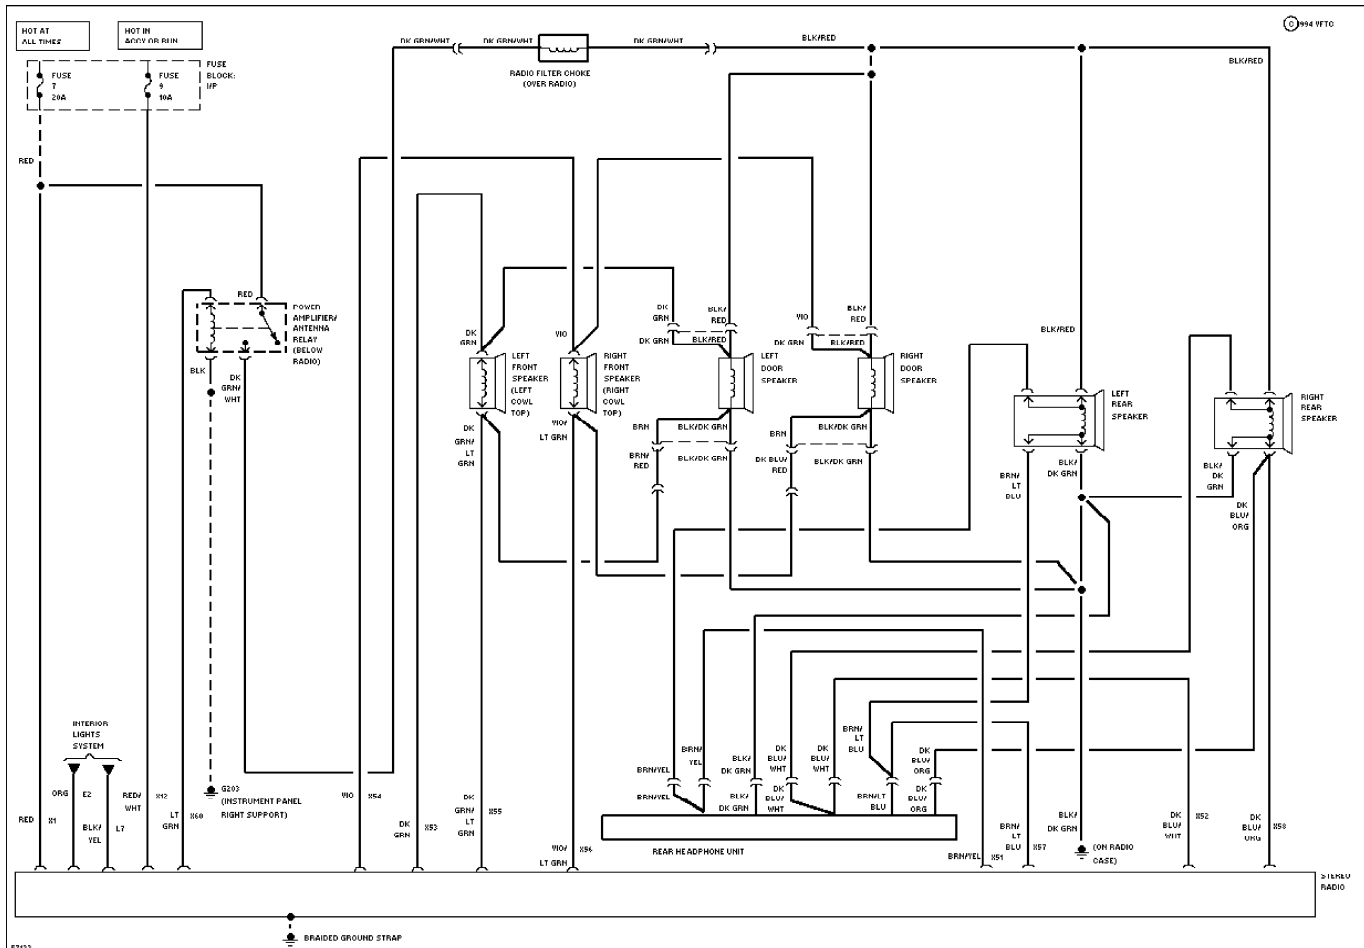

POWER WINDOWS

56748

Power Windows Circuit, 2 Door Hardtop

56748

Power Windows Circuit, Convertible

RADIO

Premium AM/FM Stereo Radio Circuit, Convertible

Premium AM/FM Stereo Radio Circuit, Coupe W/ Rear Headphone Unit

Charging Circuit

Starting Circuit

WIPER/WASHER

Interval Wiper/Washer Circuit