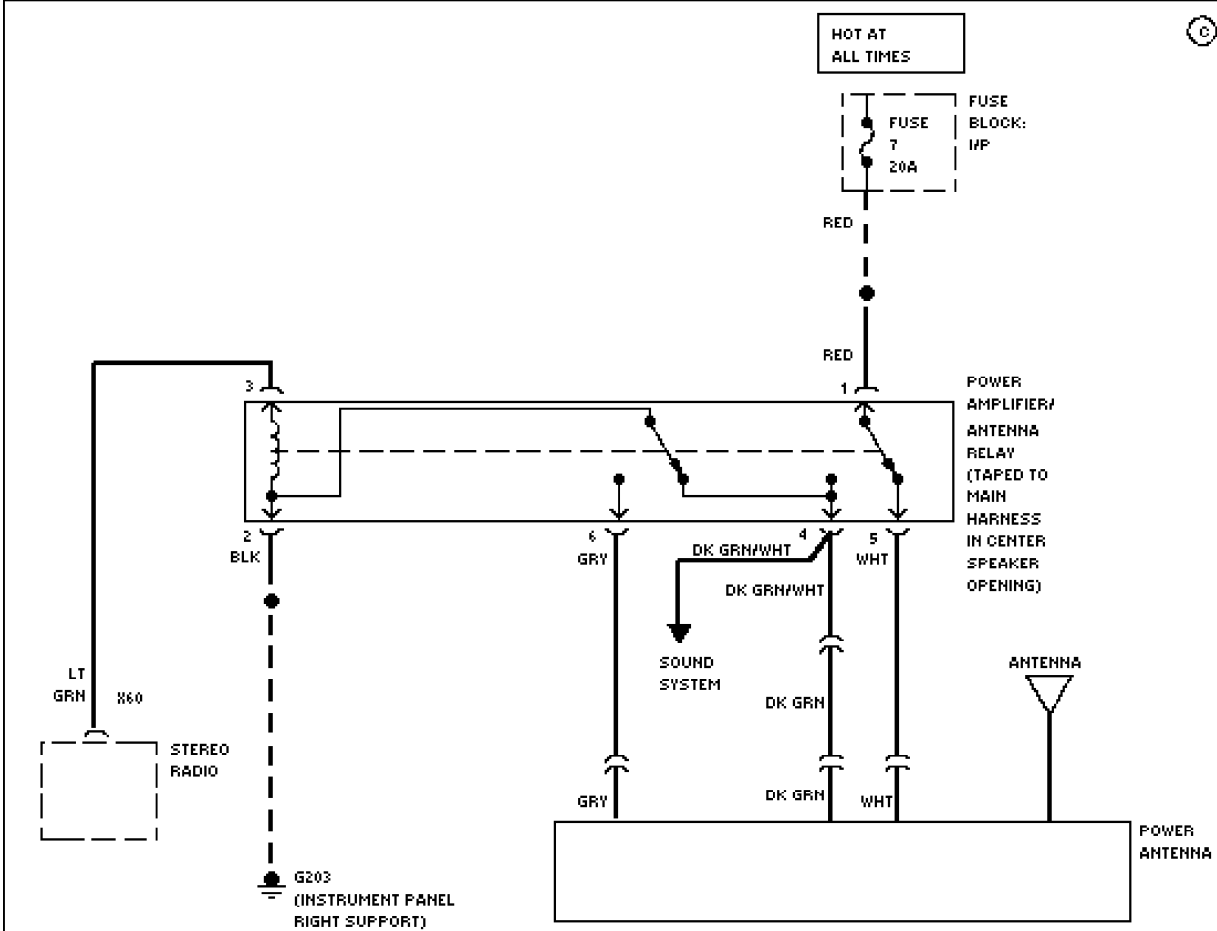

SYSTEM WIRING DIAGRAMS

1988 Chrysler LeBaron Convert/Coupe

1988 System Wiring Diagrams
Chrysler - LeBaron Convert/Coupe

COOLING FAN

56521

Cooling Fan Circuit

DEFOGGERS

57229 Defogger Circuit, Convertible

57225 Defogger Circuit, Coupe

HORN

57323

Horn Circuit

POWER ANTENNA

57264

Power Antenna Circuit

POWER DOOR LOCKS

993 VFTC

56710

Power Door Lock Circuit

POWER MIRRORS

Power Mirror Circuit

POWER SEATS

57352

Left Seat Circuit